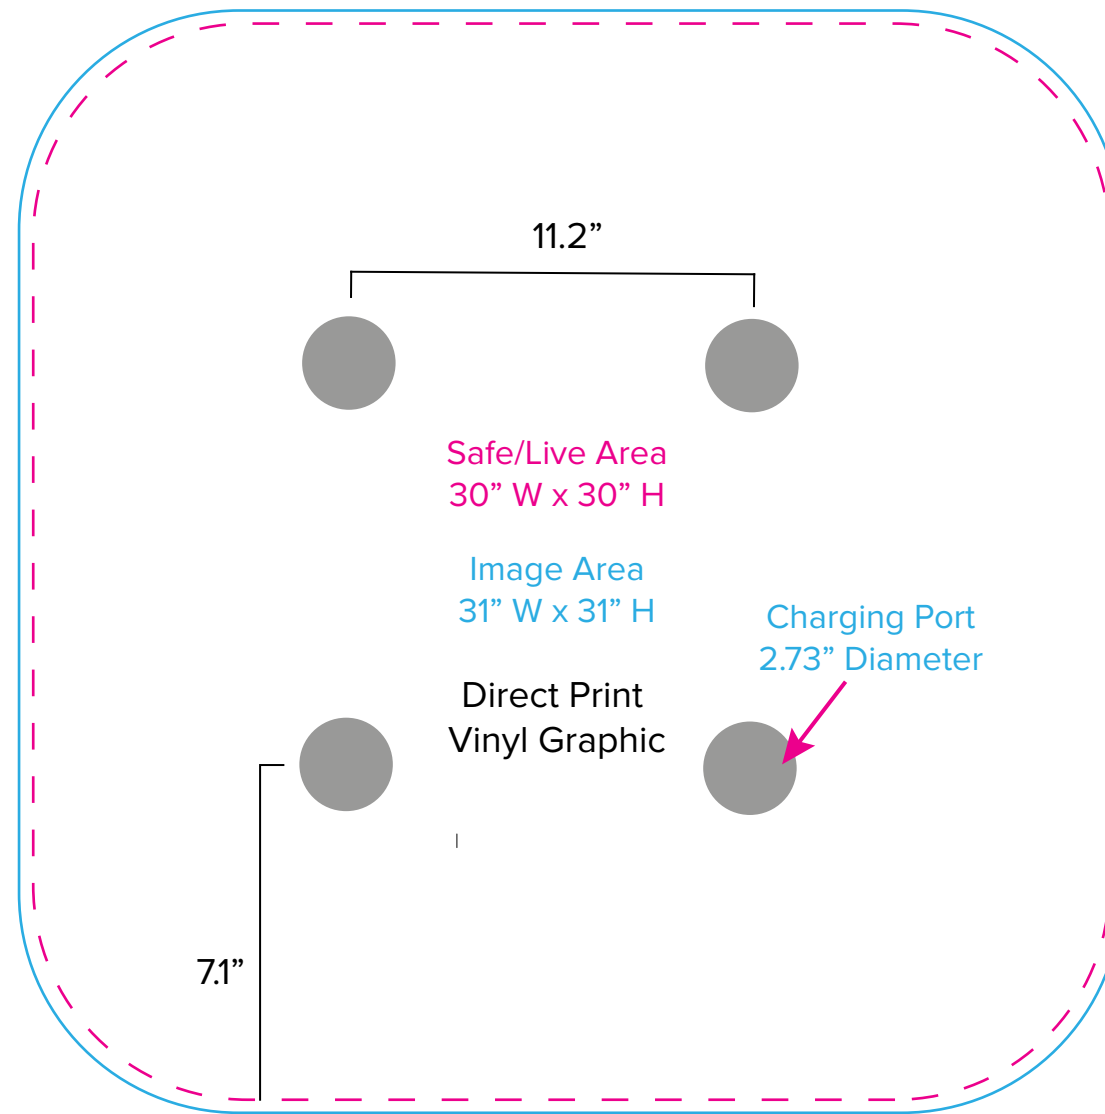

Graphic Template

Wireless Charging Coffee Table – Direct Print Vinyl Graphic

NOTE: All Raster Art (jpg, tiff,psd, png, etc.) must be at least 100 dpi at print size.
Standard kits are often customized. Please check with Customer Service to ensure that this template matches your specific job.